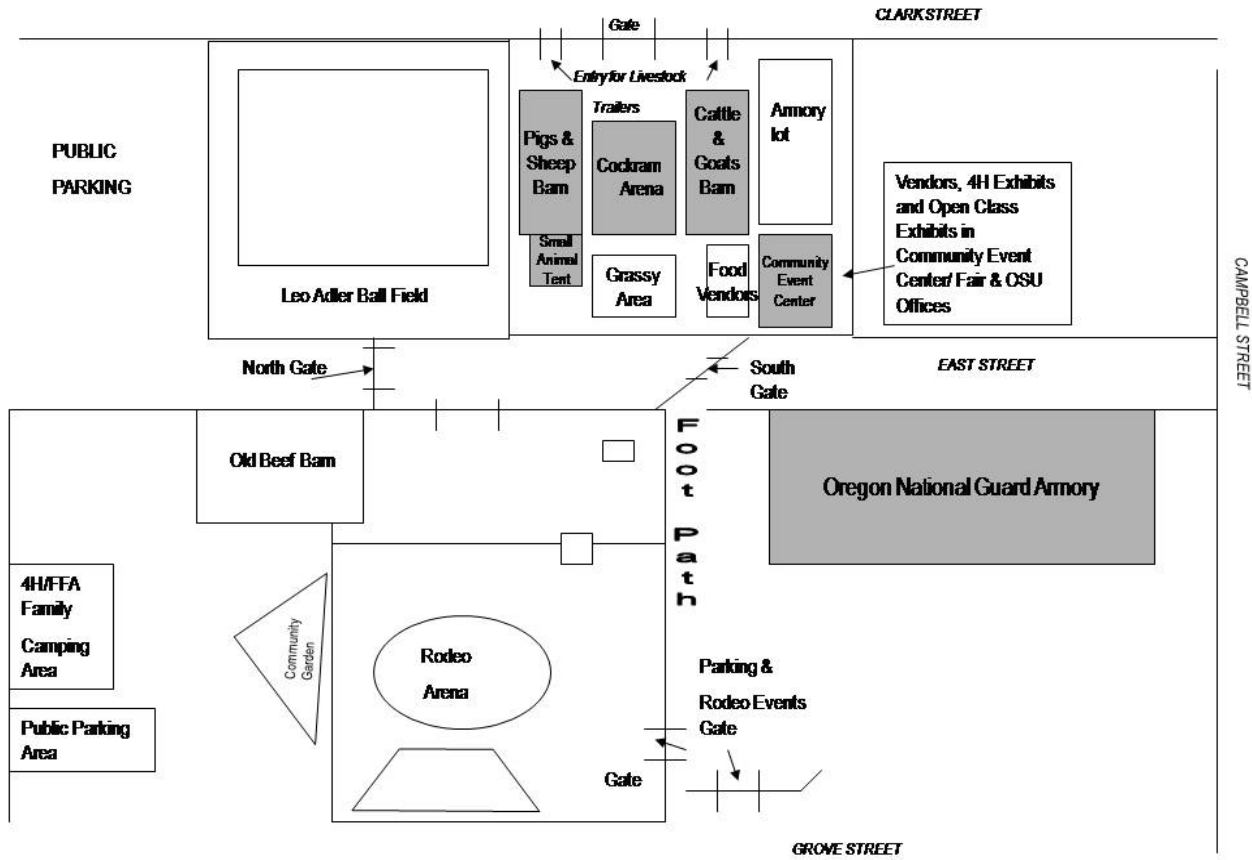

Fairgrounds Map

GYLLENBERG EQUIPMENT, INC.
Equipment Sales and Repair
"Quality equipment for the long haul"

KRONE **Zetor**
McCORMICK CENTURY
INTERNATIONAL USA, INC.

www.gyllenbergeq.com
 10 E. Campbell • Baker City, OR 97814
 541-523-7823 • FAX 541-523-5955